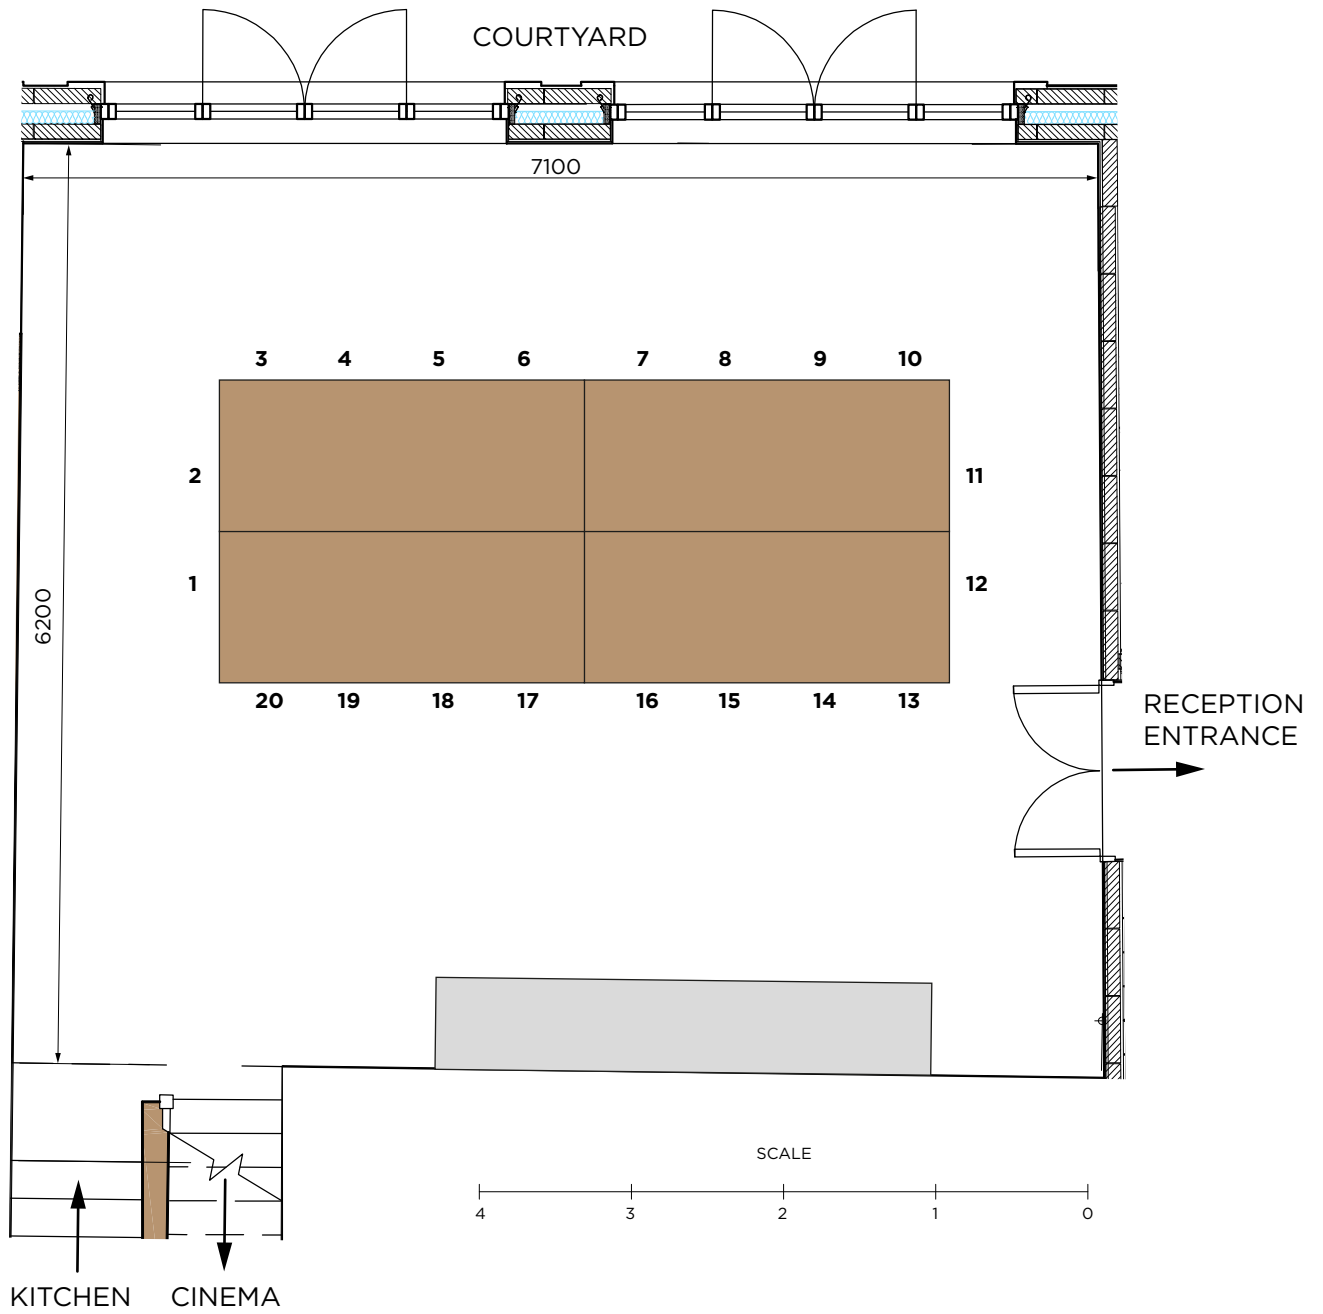

COURTYARD ROOM

Seating layout: 20 guests

COURTYARD ROOM

Seating layout: 36 guests

COURTYARD ROOM

Seating layout: 32 guests

COURTYARD ROOM

Seating layout: 30 guests

COURTYARD ROOM

Seating capacity: 60 guests
THEATRE STYLE

COURTYARD ROOM

Seating layout: 54 guests