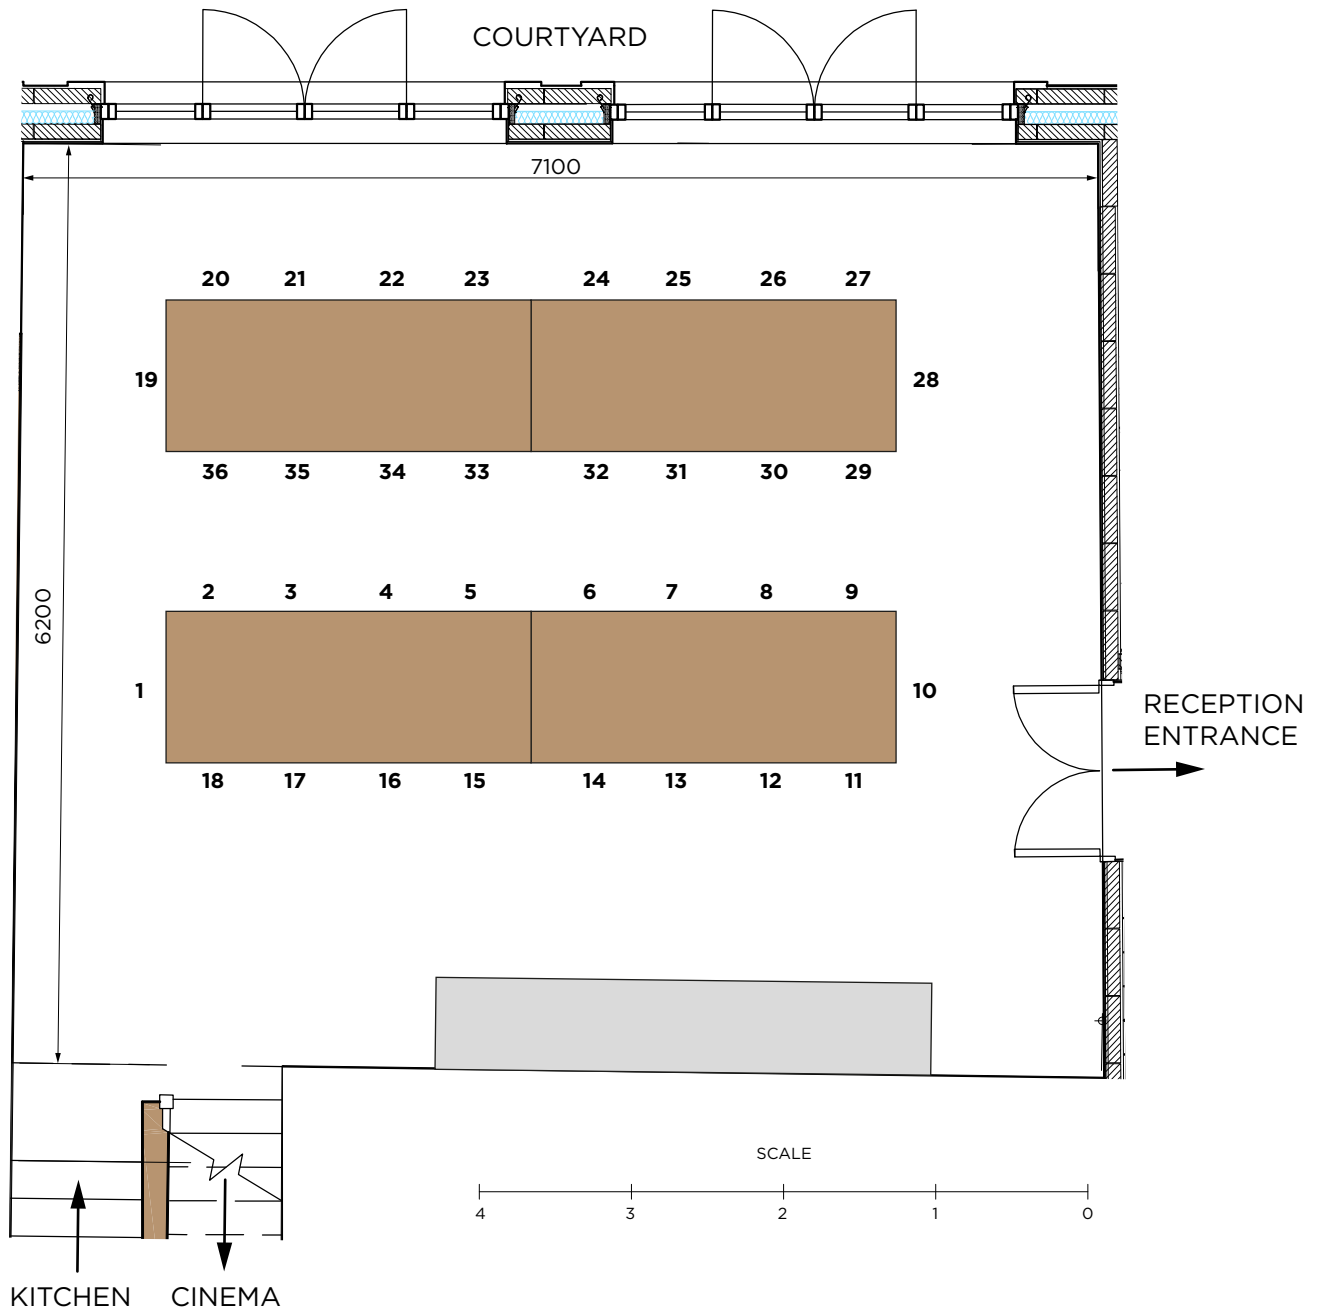

COURTYARD ROOM

Seating layout: 20 guests

COURTYARD ROOM

Seating layout: 36 guests

COURTYARD ROOM

Seating layout: 32 guests

COURTYARD ROOM

Seating layout: 30 guests

COURTYARD ROOM

Seating capacity: 60 guests
THEATRE STYLE

COURTYARD ROOM

Seating layout: 54 guests