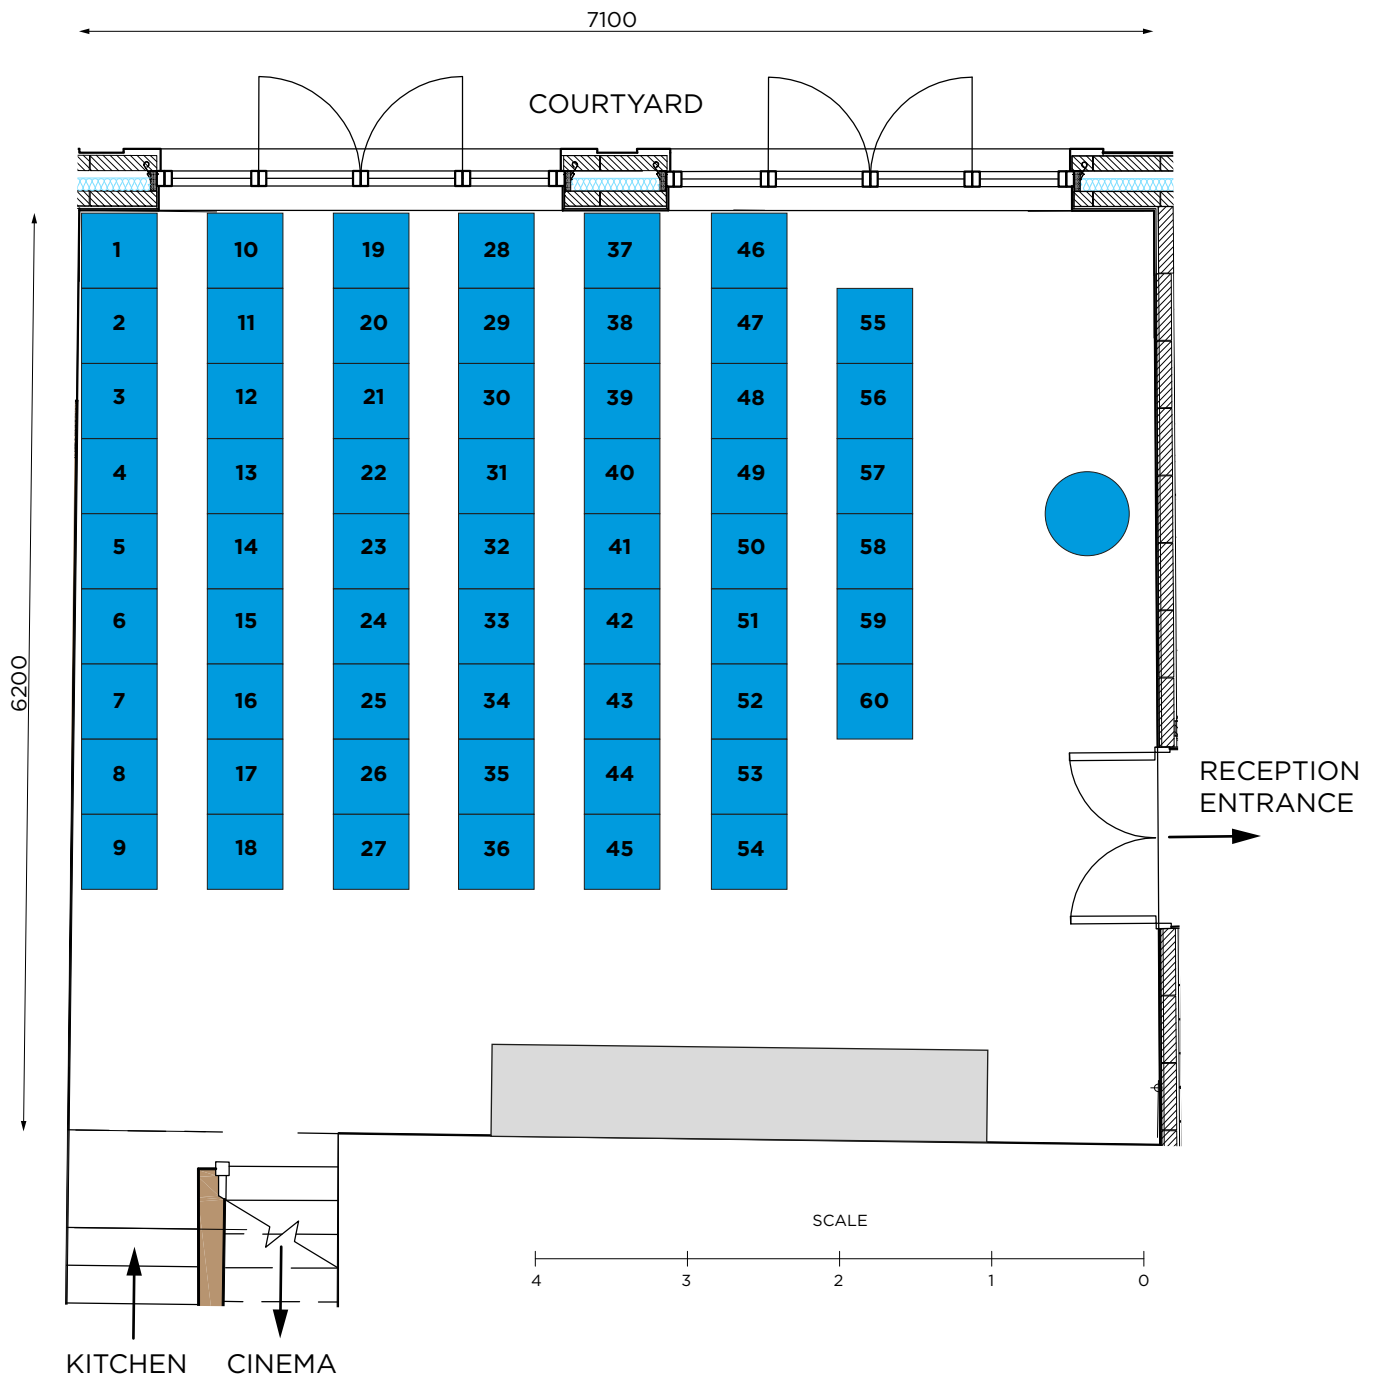

COURTYARD ROOM

Seating layout: 20 guests

COURTYARD ROOM

Seating layout: 36 guests

COURTYARD ROOM

Seating layout: 32 guests

COURTYARD ROOM

Seating layout: 30 guests

COURTYARD ROOM

Seating capacity: 60 guests
THEATRE STYLE

COURTYARD ROOM

Seating layout: 54 guests