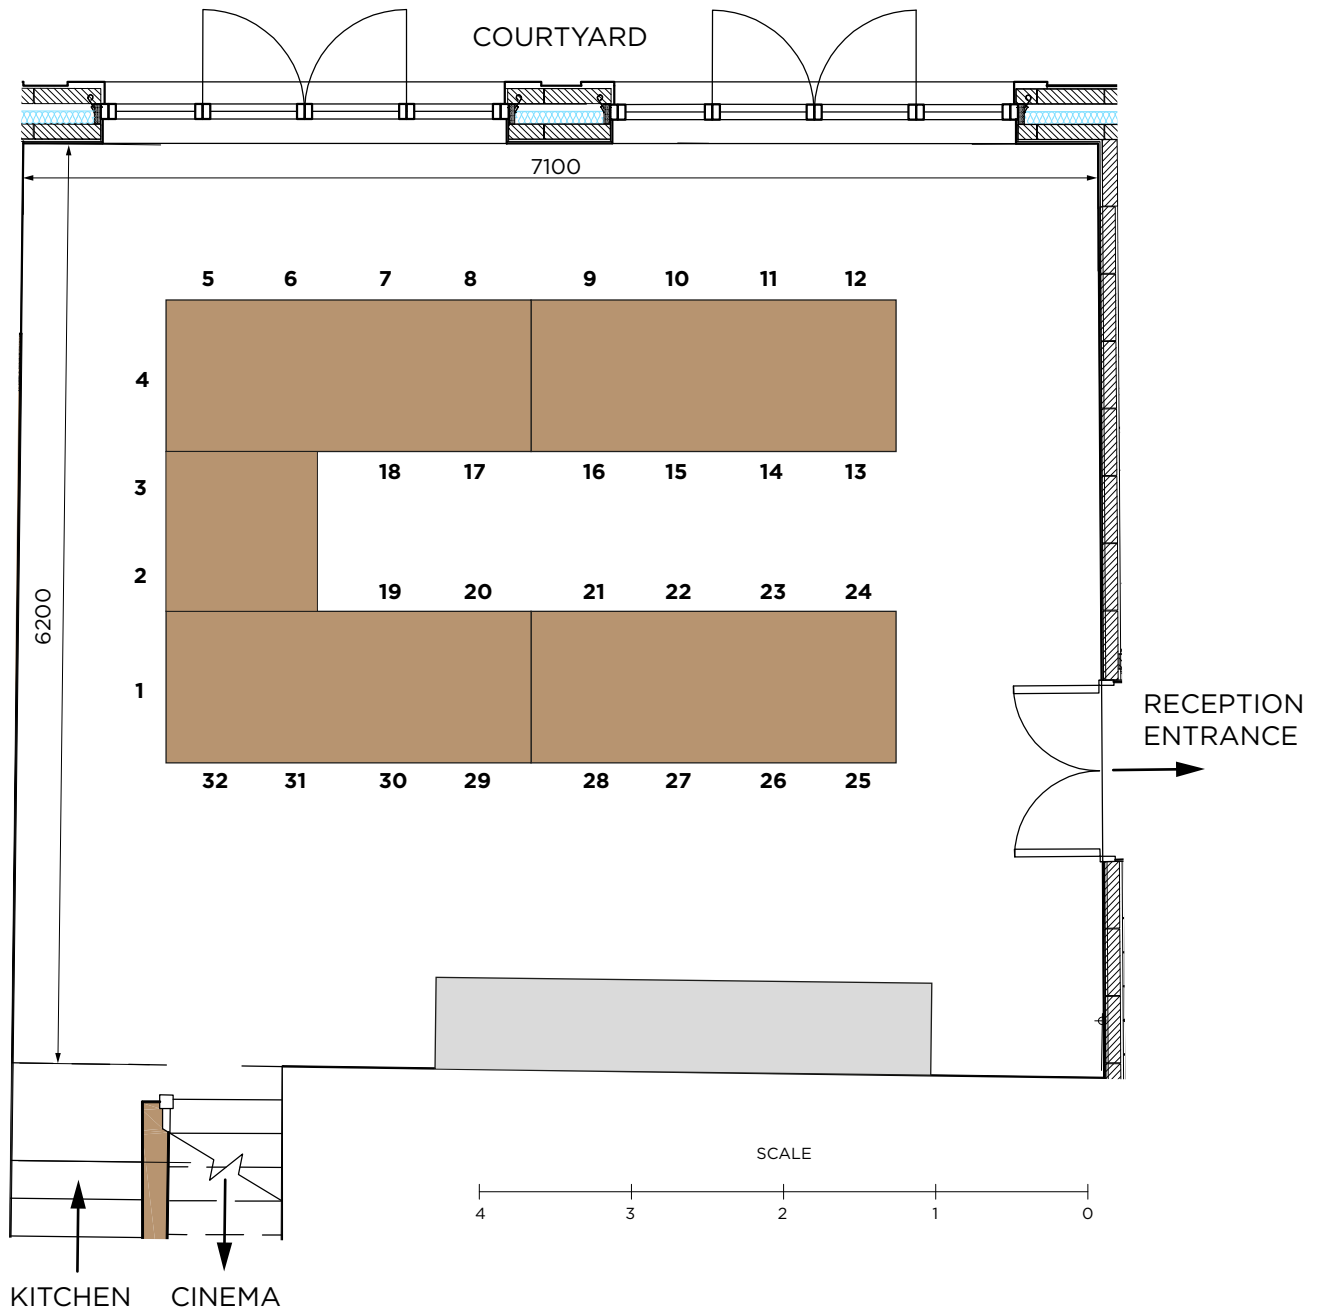

COURTYARD ROOM

Seating layout: 20 guests

COURTYARD ROOM

Seating layout: 36 guests

COURTYARD ROOM

Seating layout: 32 guests

COURTYARD ROOM

Seating layout: 30 guests

COURTYARD ROOM

Seating capacity: 60 guests
THEATRE STYLE

COURTYARD ROOM

Seating layout: 54 guests