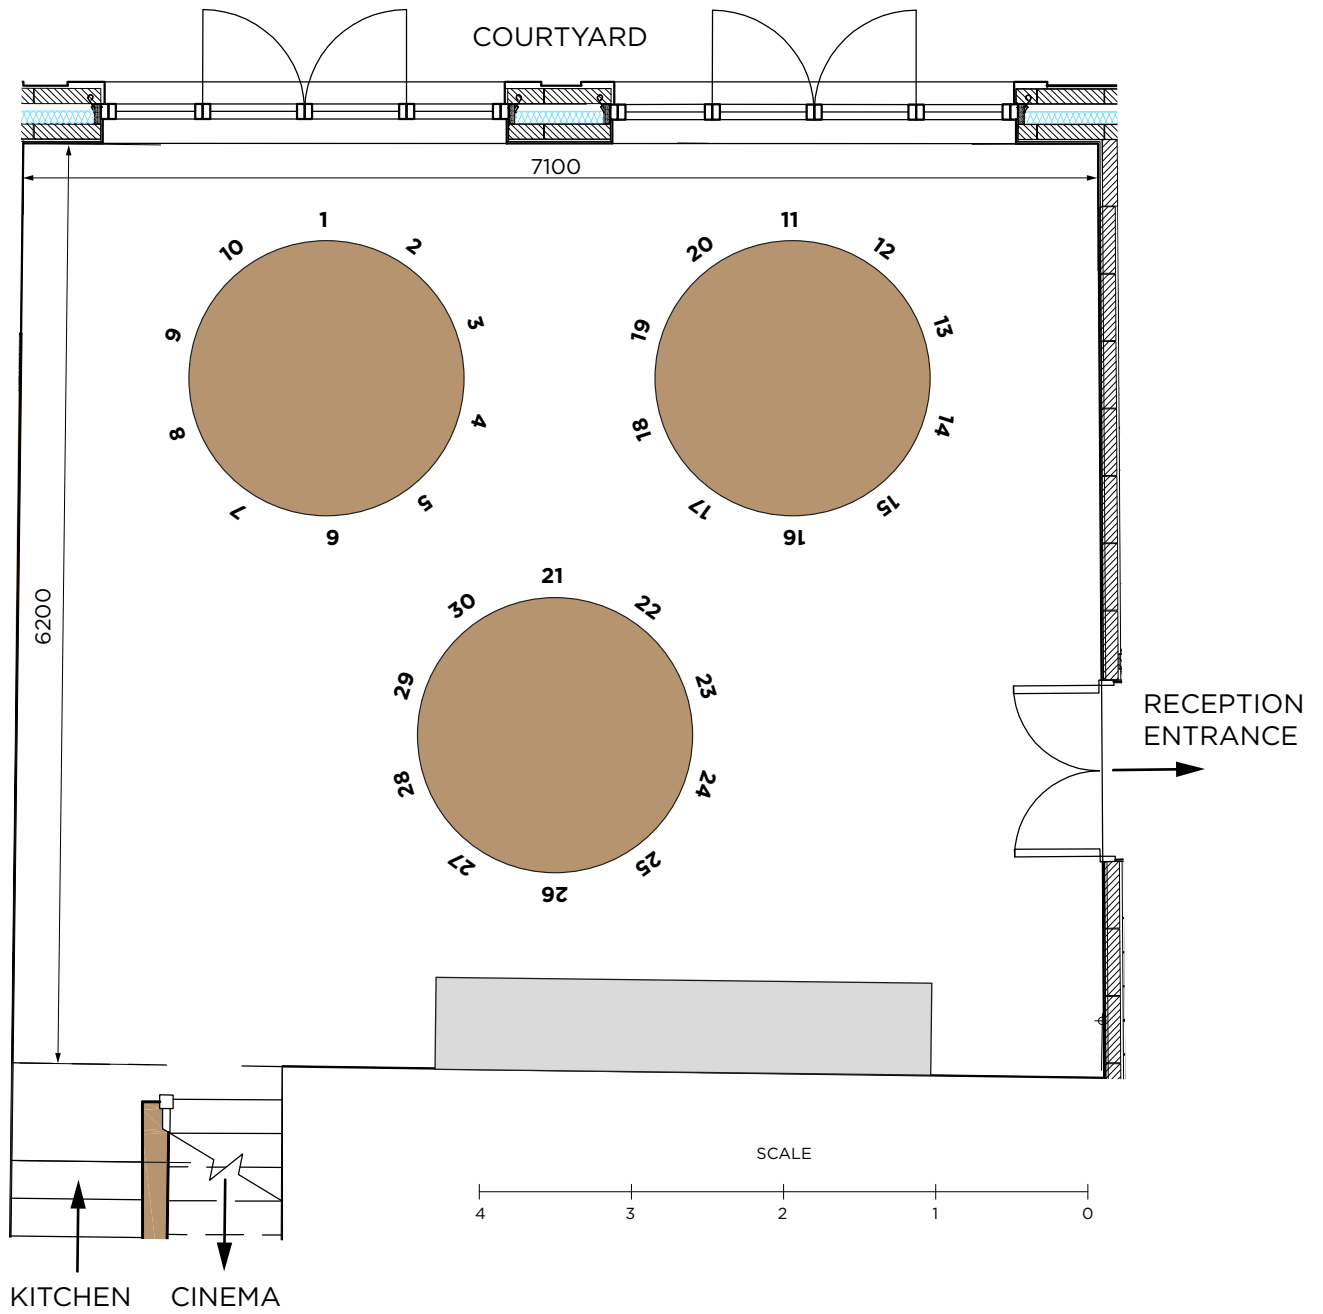

COURTYARD ROOM

Seating layout: 20 guests

COURTYARD ROOM

Seating layout: 36 guests

COURTYARD ROOM

Seating layout: 32 guests

COURTYARD ROOM

Seating layout: 30 guests

COURTYARD ROOM

Seating capacity: 60 guests
THEATRE STYLE

COURTYARD ROOM

Seating layout: 54 guests